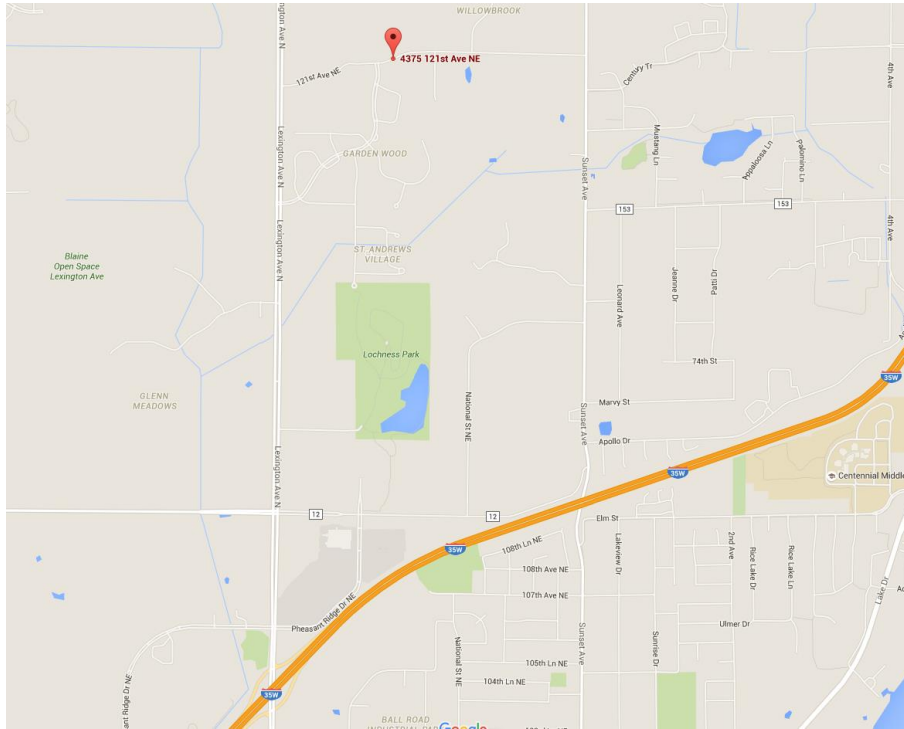

4383 121st Ave NE, Blaine

Directions: From the core cities, take I35W-N away from Minneapolis. Take exit 33 towards Lexington Ave. Turn Left on Lexington Ave. Turn right on 121st St. The destination will be shortly after. *Please carpool if at all possible and have a great day on site!*